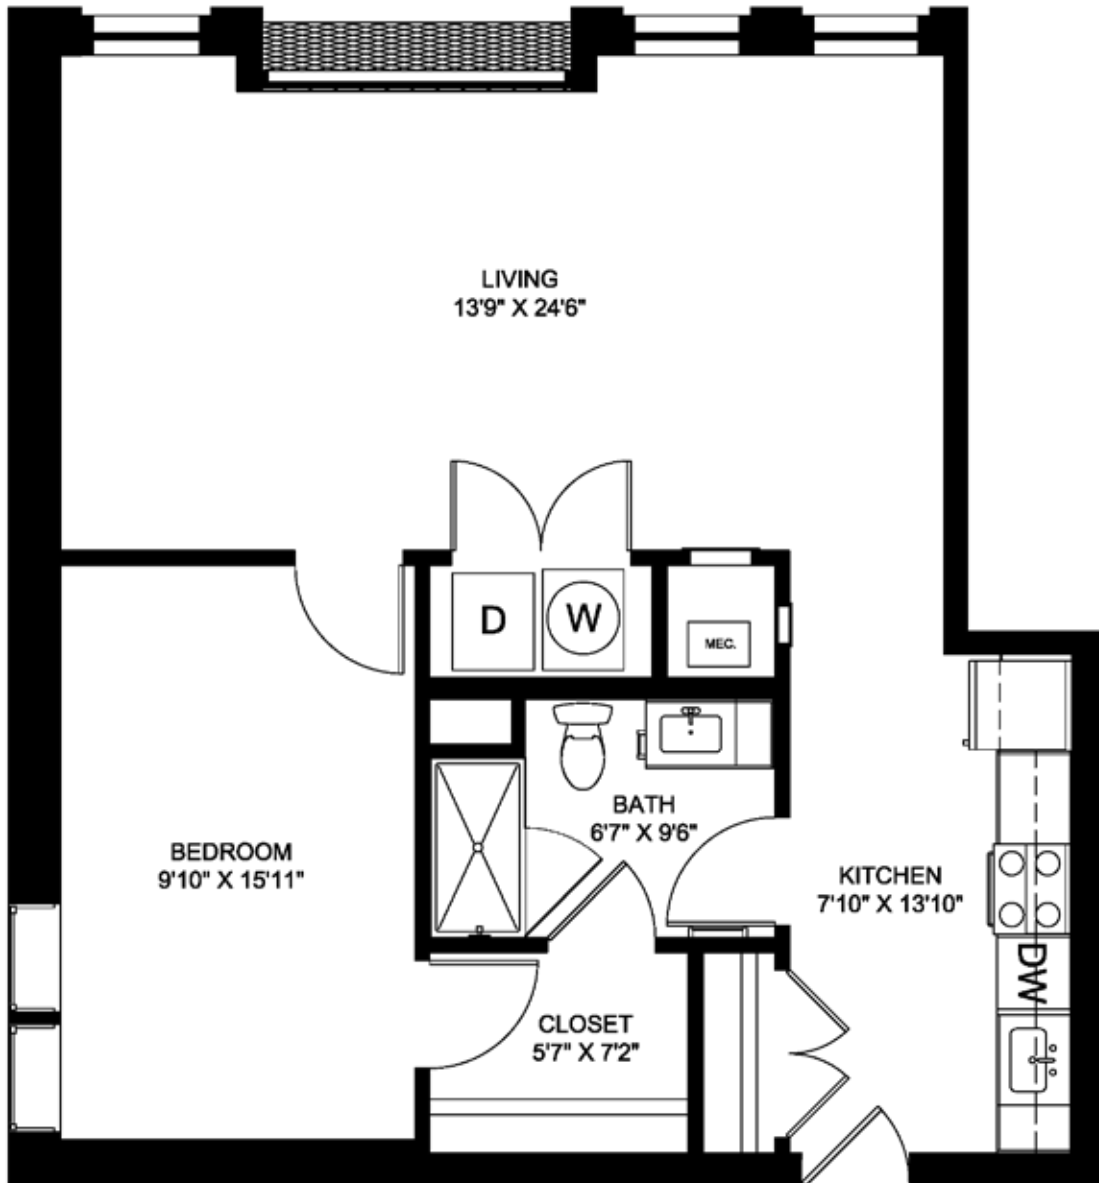

THE COOPER

1CP1

1 Bedroom 1 Bath
932 Square Feet

Floor plans are an artist's rendering. All dimensions are approximate. Actual product and specifications may vary in dimension or detail.

RESIDE // BPG