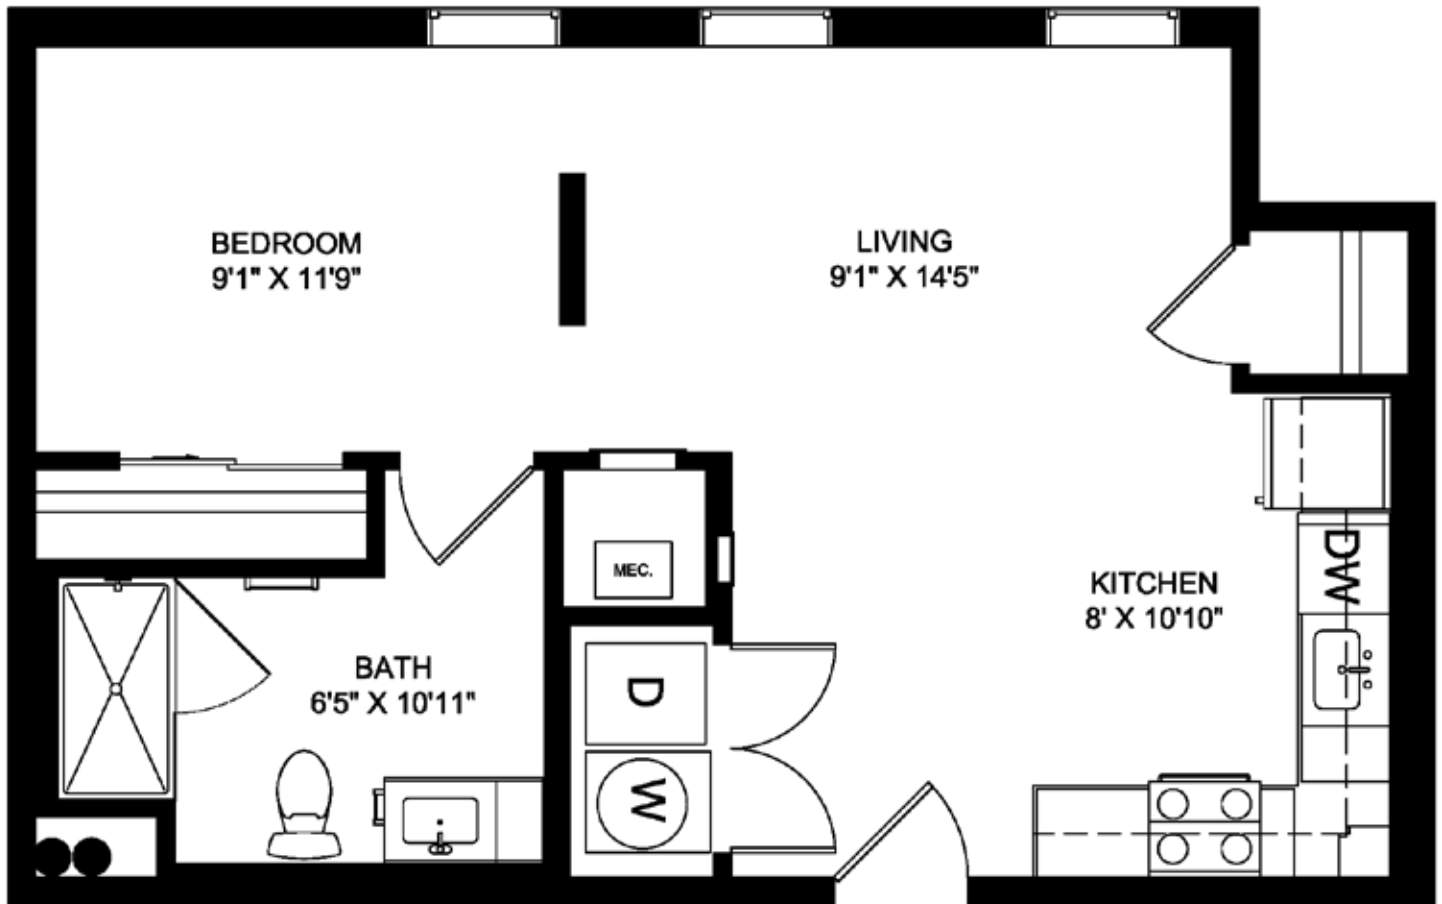

THE COOPER

1CP10

1 Bedroom 1 Bath
616 Square Feet

Floor plans are an artist's rendering. All dimensions are approximate. Actual product and specifications may vary in dimension or detail.

RESIDE // BPG