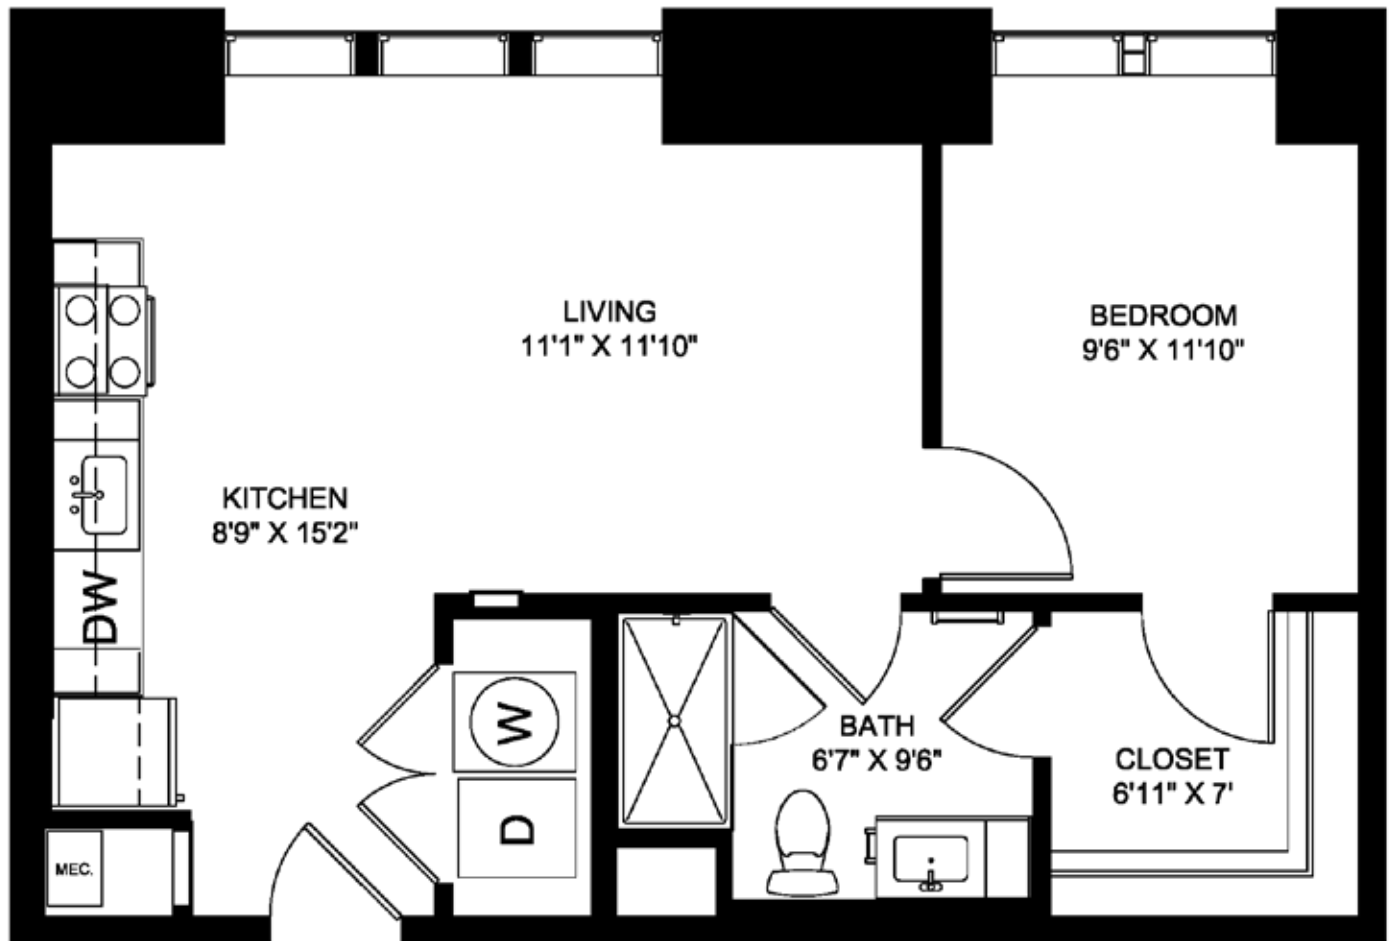

THE COOPER

1CP11

1 Bedroom 1 Bath
645 Square Feet

Floor plans are an artist's rendering. All dimensions are approximate. Actual product and specifications may vary in dimension or detail.

RESIDE // BPG