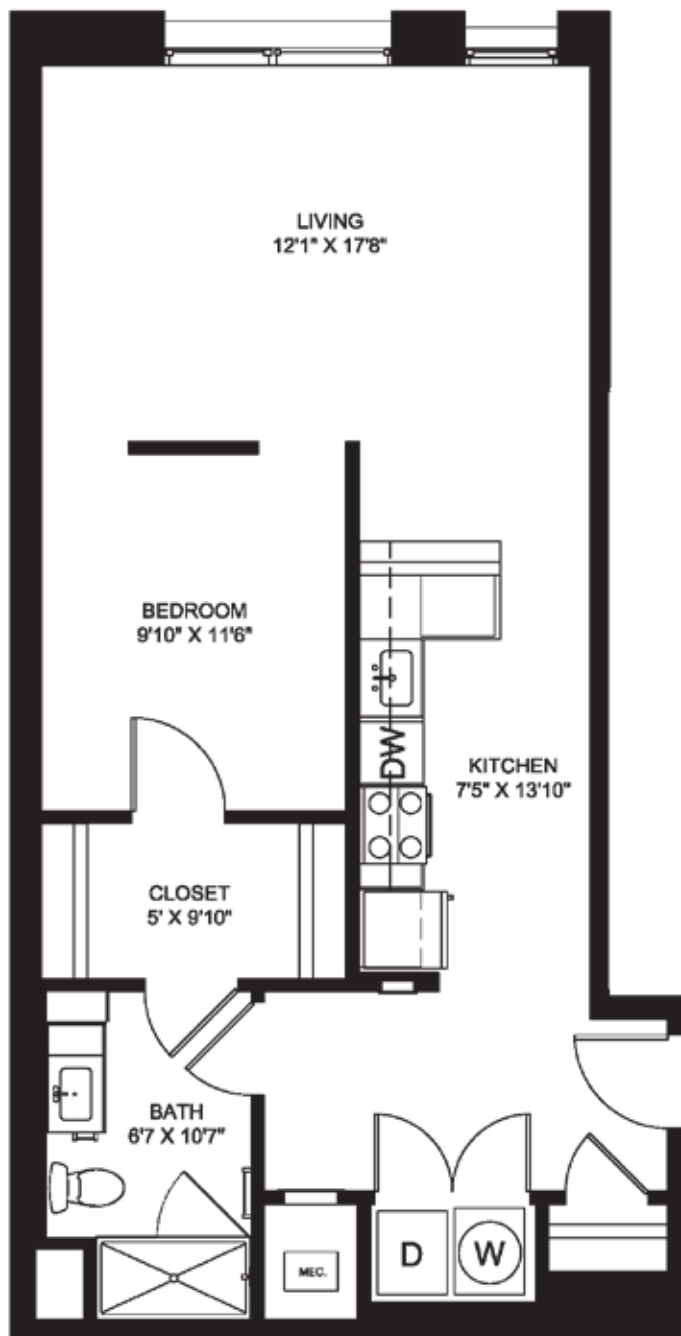

THE COOPER

1CP2

1 Bedroom 1 Bath
845 Square Feet

Floor plans are an artist's rendering. All dimensions are approximate. Actual product and specifications may vary in dimension or detail.

RESIDE // BPG