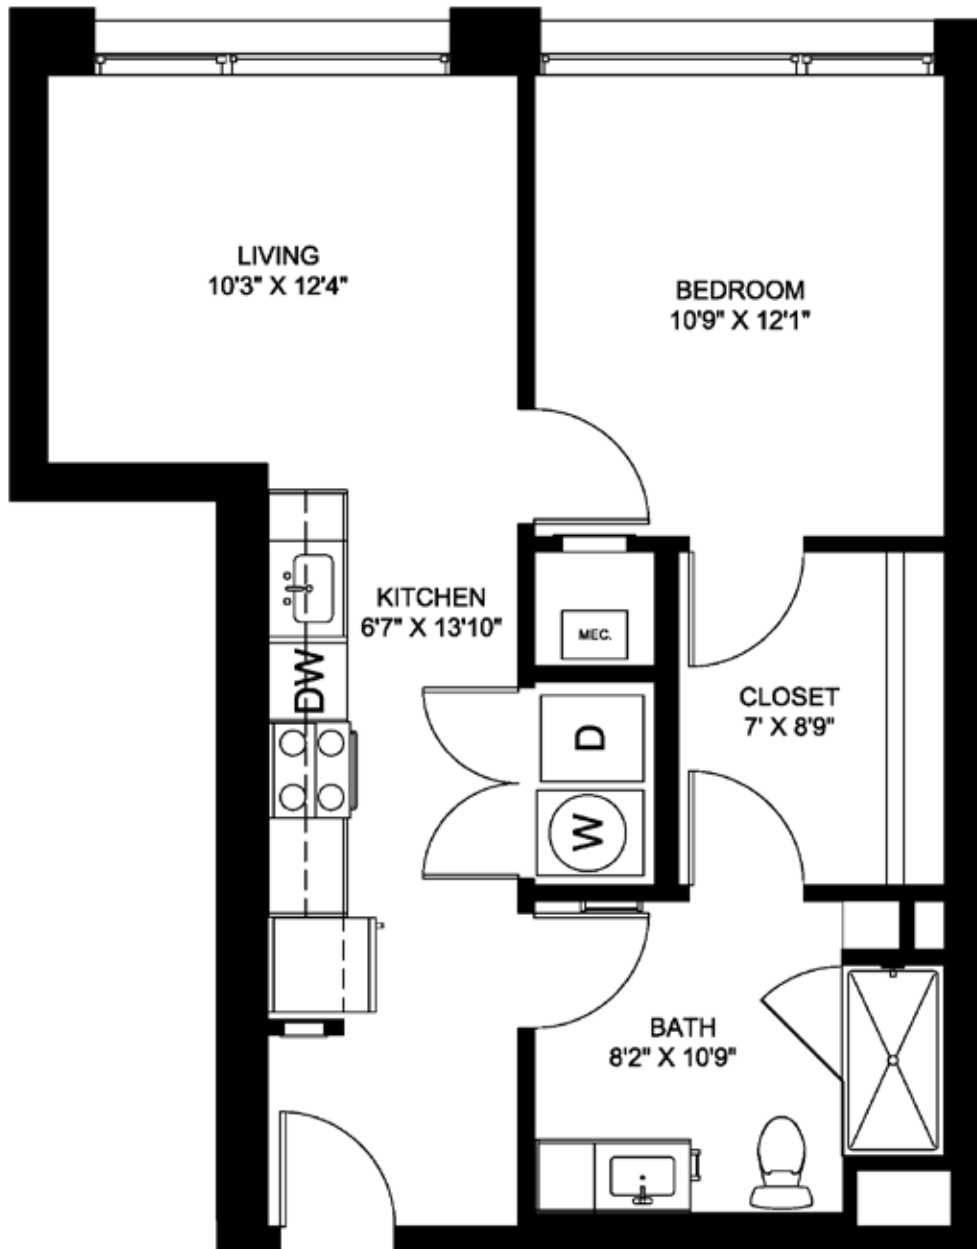

THE COOPER

1CP3

1 Bedroom 1 Bath

669 Square Feet

Floor plans are an artist's rendering. All dimensions are approximate. Actual product and specifications may vary in dimension or detail.

RESIDE // BPG