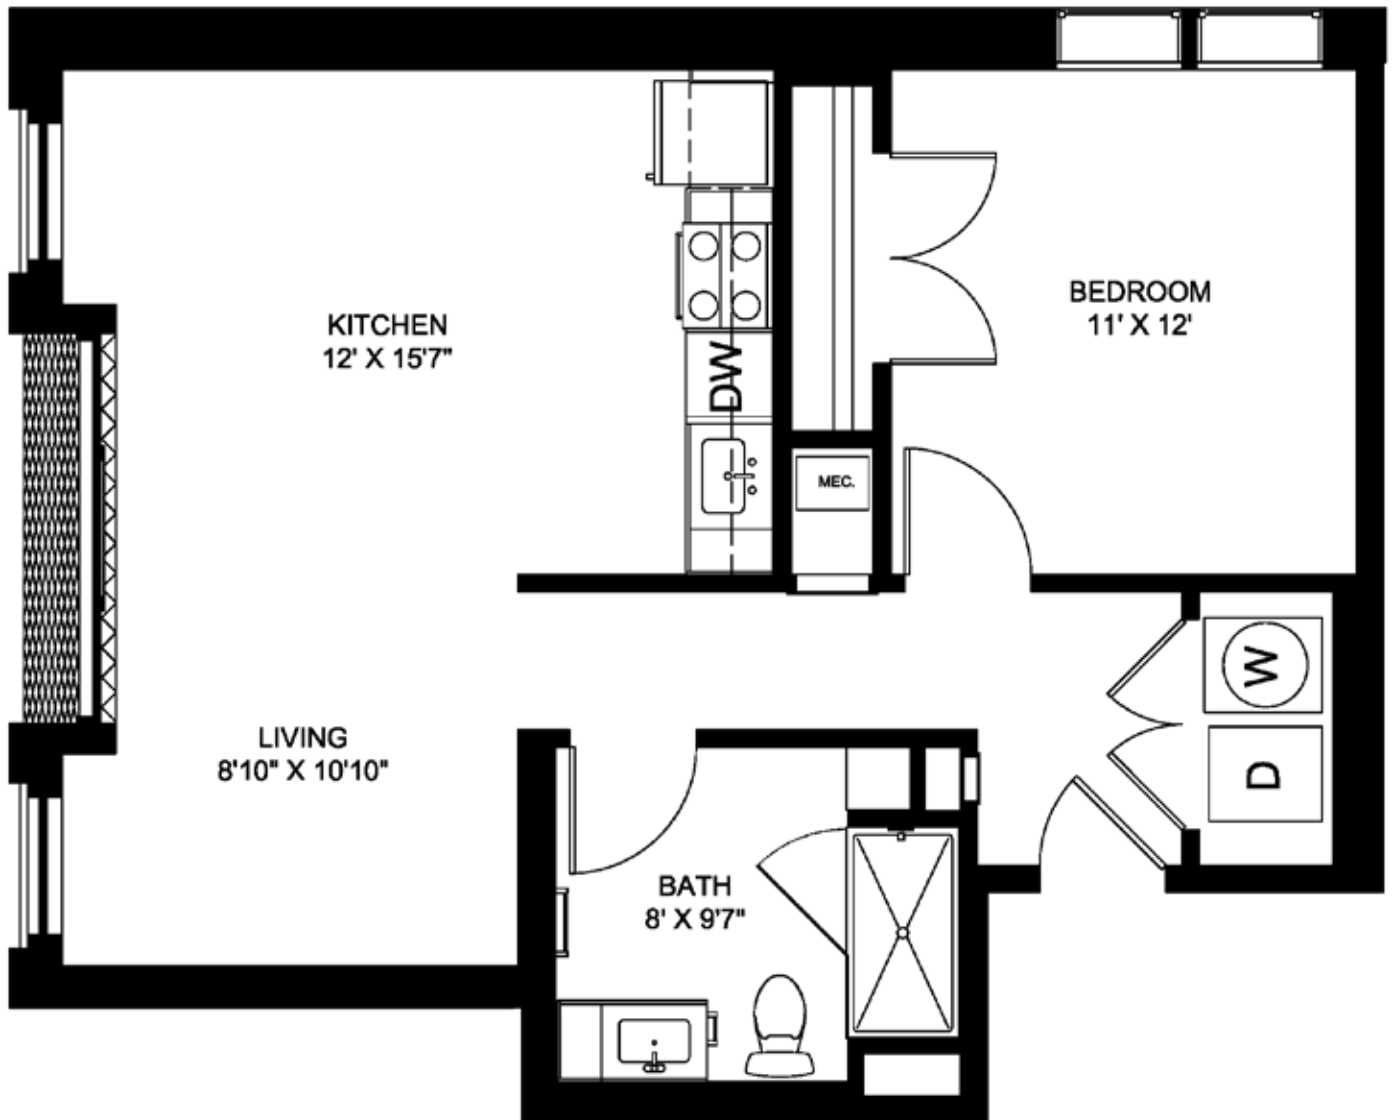

THE COOPER

1CP4

1 Bedroom 1 Bath
766 Square Feet

Floor plans are an artist's rendering. All dimensions are approximate. Actual product and specifications may vary in dimension or detail.

RESIDE // BPG