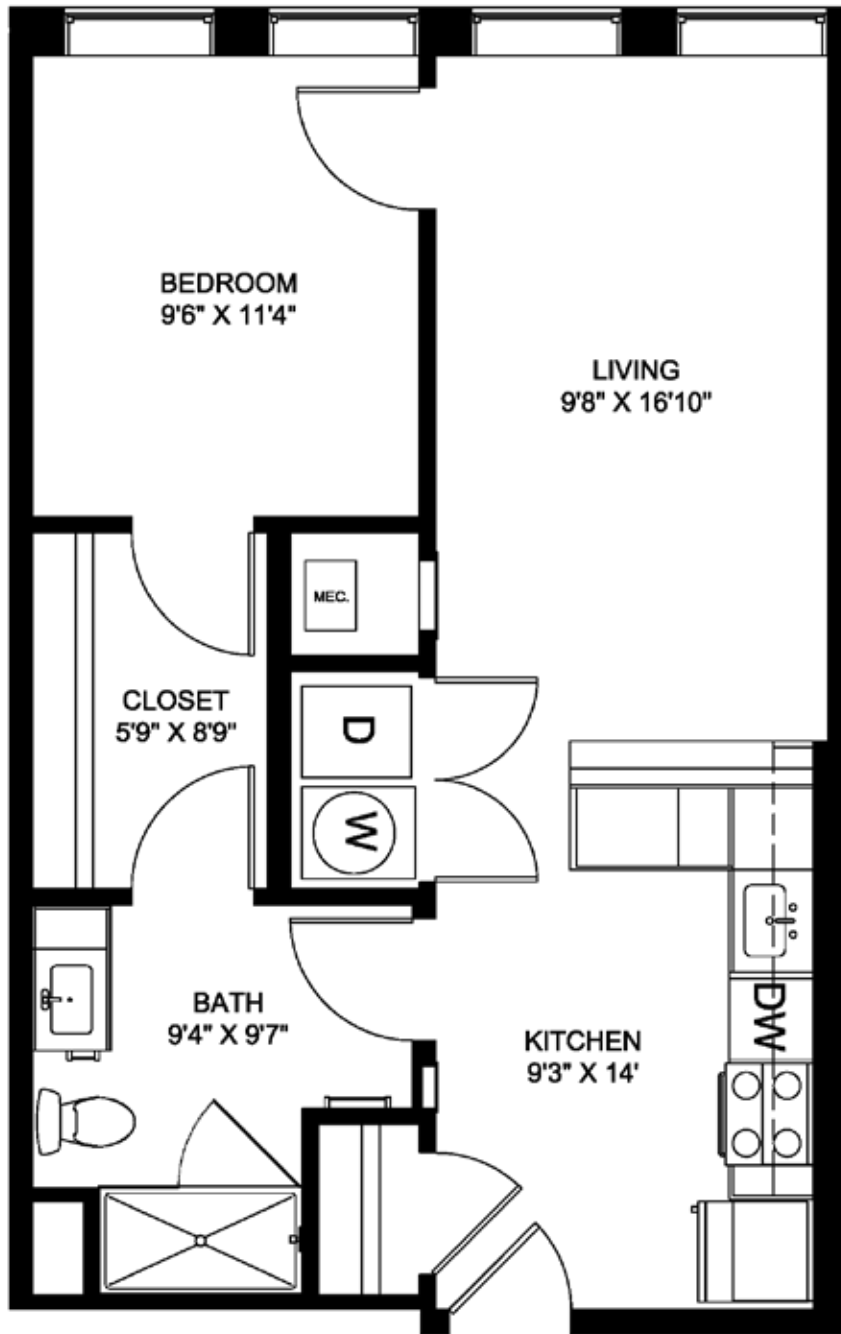

THE COOPER

1CP5

1 Bedroom 1 Bath
685 Square Feet

Floor plans are an artist's rendering. All dimensions are approximate. Actual product and specifications may vary in dimension or detail.

RESIDE // BPG