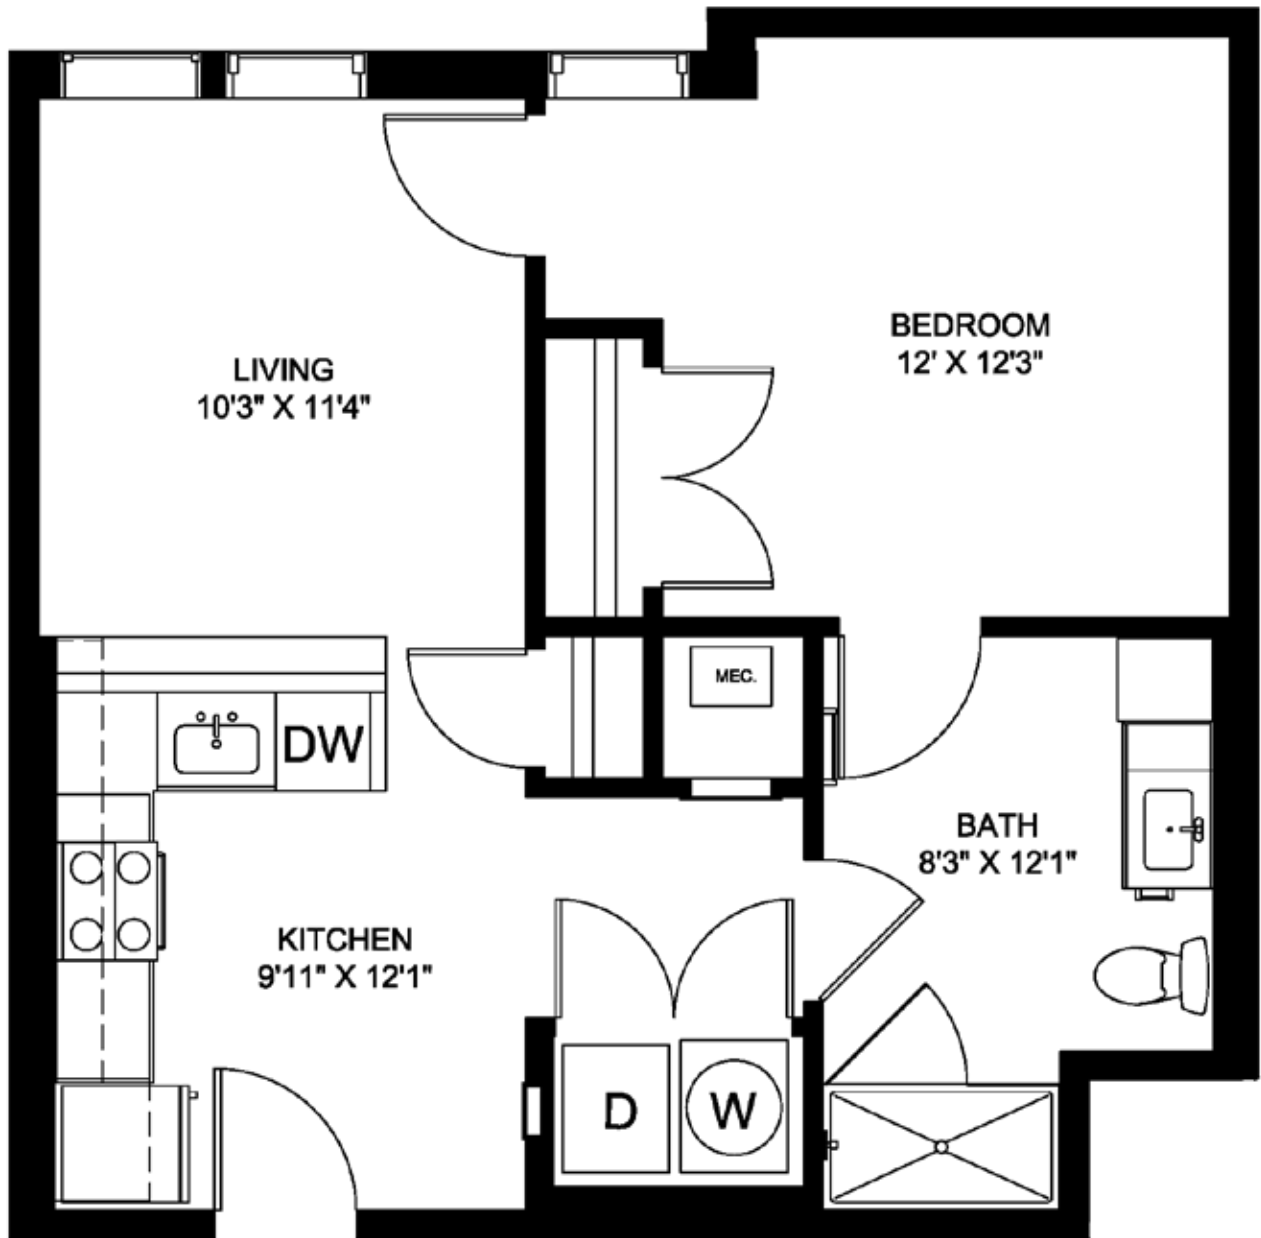

# THE COOPER

## 1CP6

1 Bedroom 1 Bath  
648 Square Feet

*Floor plans are an artist's rendering. All dimensions are approximate. Actual product and specifications may vary in dimension or detail.*

RESIDE // BPG