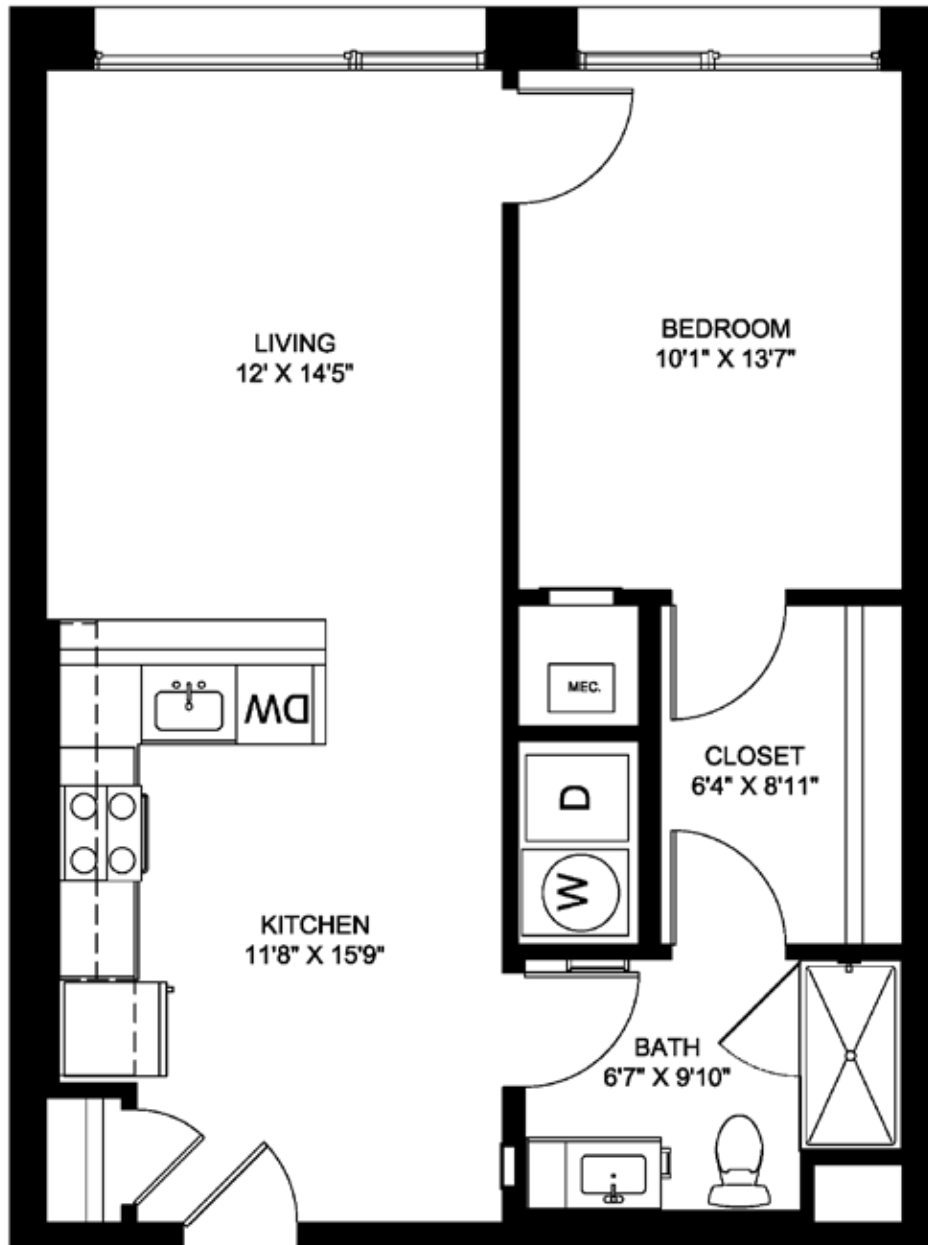

THE COOPER

1CP7

1 Bedroom 1 Bath
749 Square Feet

Floor plans are an artist's rendering. All dimensions are approximate. Actual product and specifications may vary in dimension or detail.

RESIDE // BPG