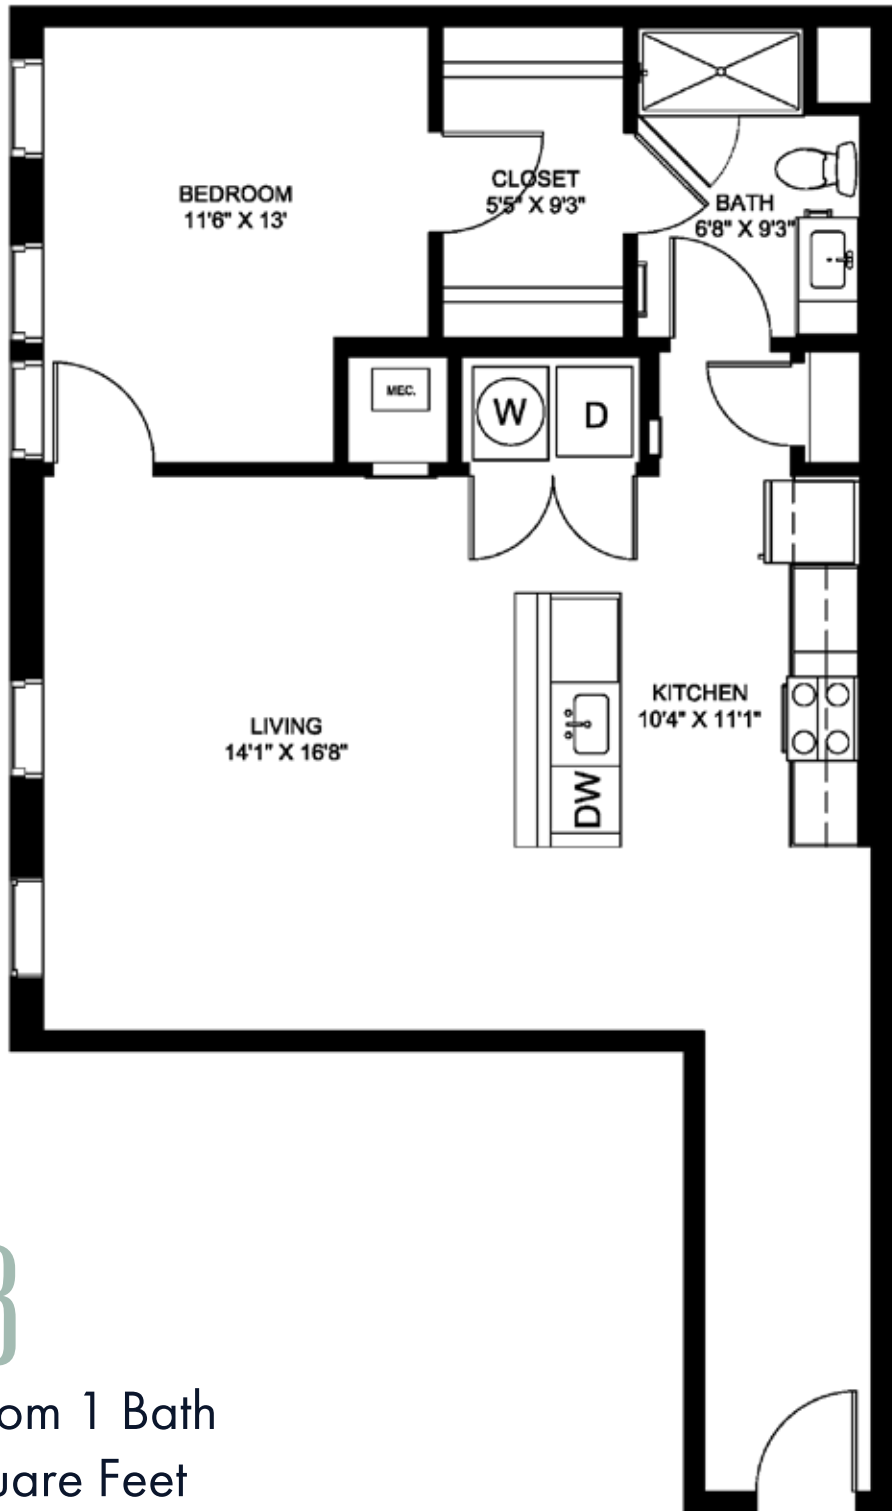

THE COOPER

1CP8

1 Bedroom 1 Bath
899 Square Feet

Floor plans are an artist's rendering. All dimensions are approximate. Actual product and specifications may vary in dimension or detail.

RESIDE // BPG