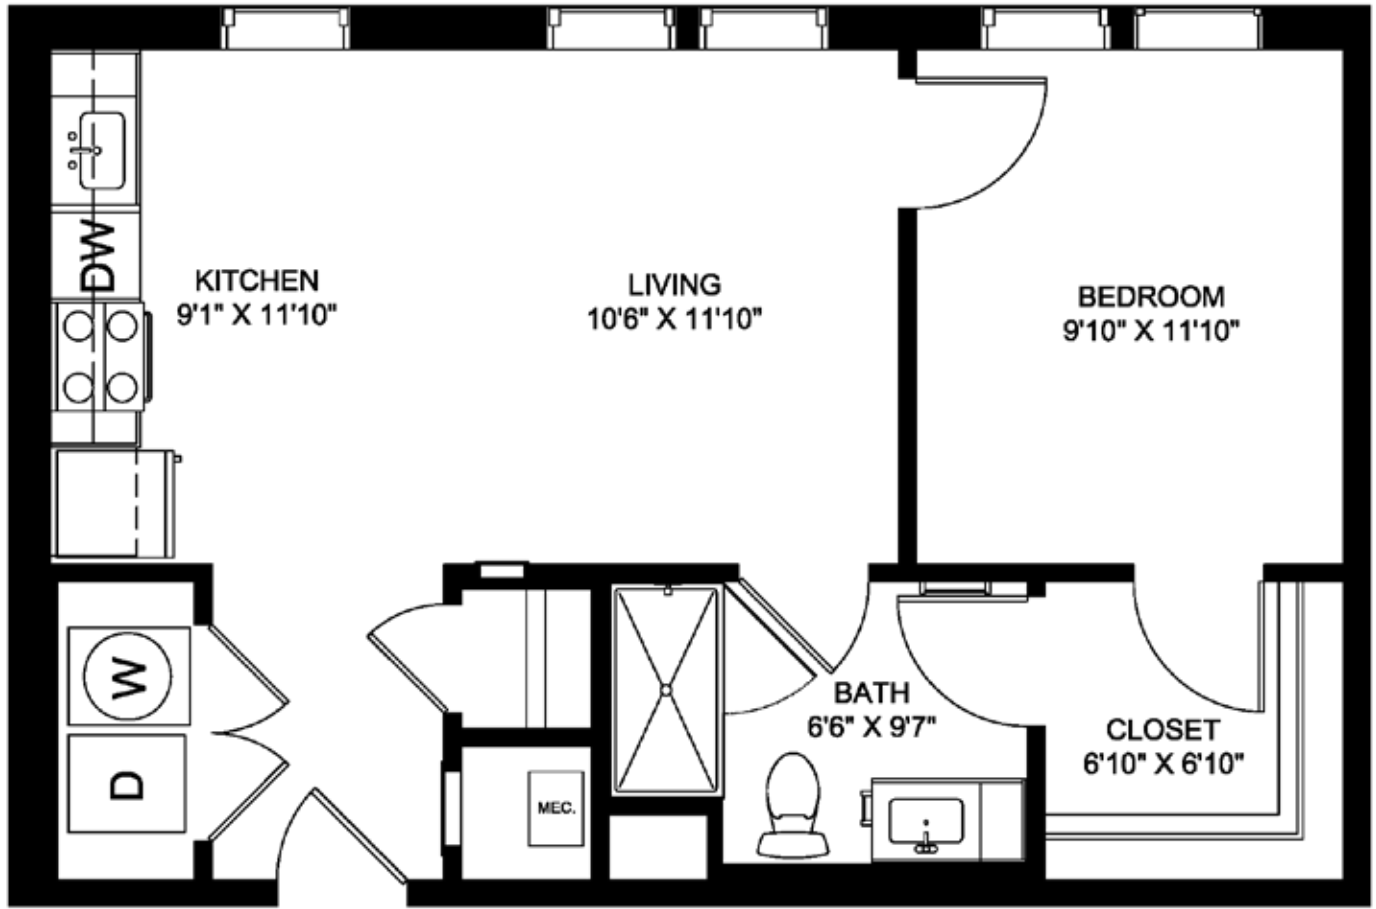

THE COOPER

1CP9

1 Bedroom 1 Bath
629 Square Feet

Floor plans are an artist's rendering. All dimensions are approximate. Actual product and specifications may vary in dimension or detail.

RESIDE // BPG