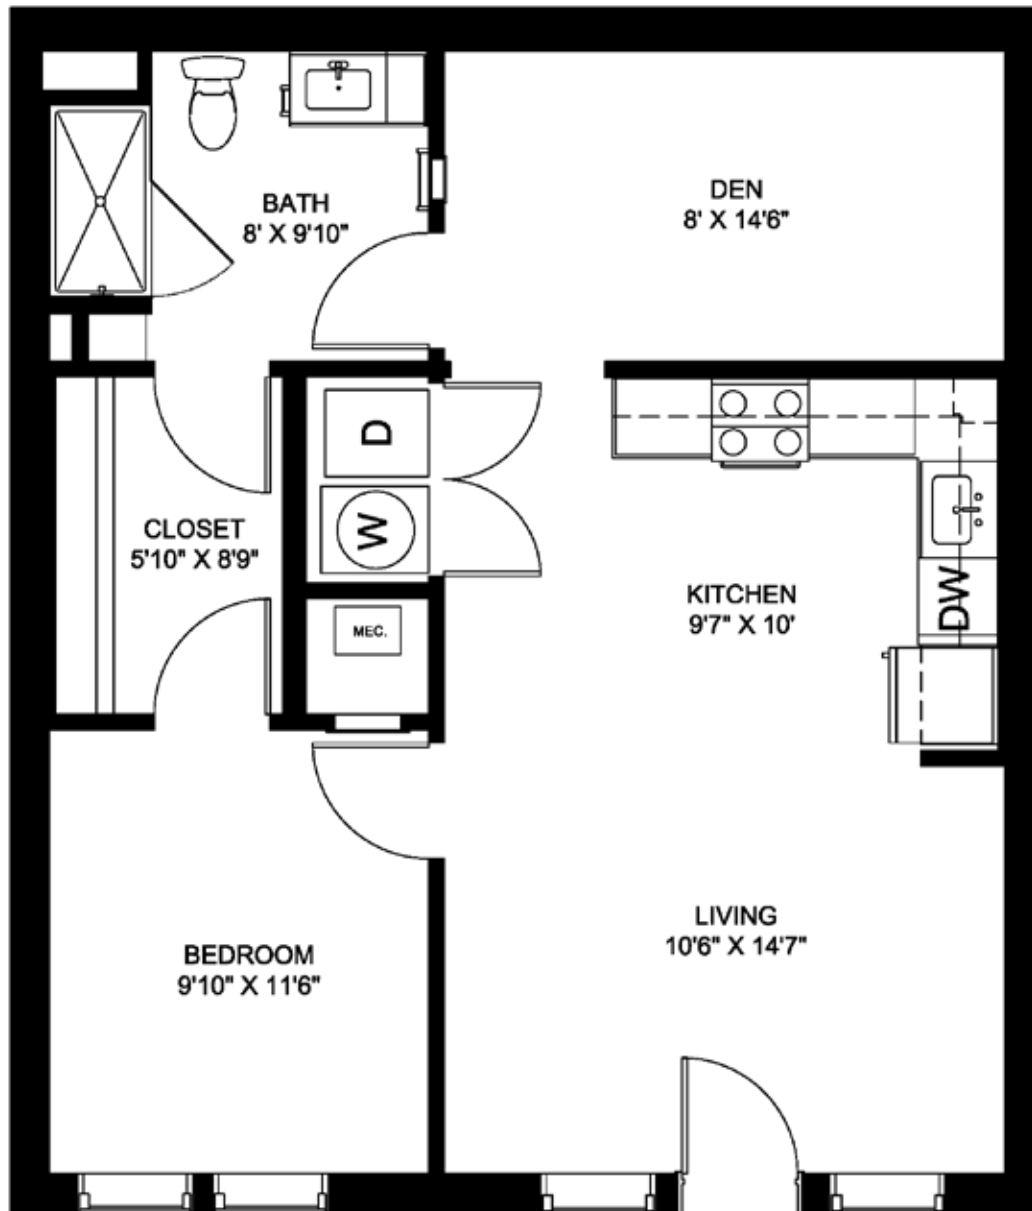

# THE COOPER

## 1CPD-1

1 Bedroom Den 1 Bath  
798 Square Feet

*Floor plans are an artist's rendering. All dimensions are approximate. Actual product and specifications may vary in dimension or detail.*

RESIDE // BPG