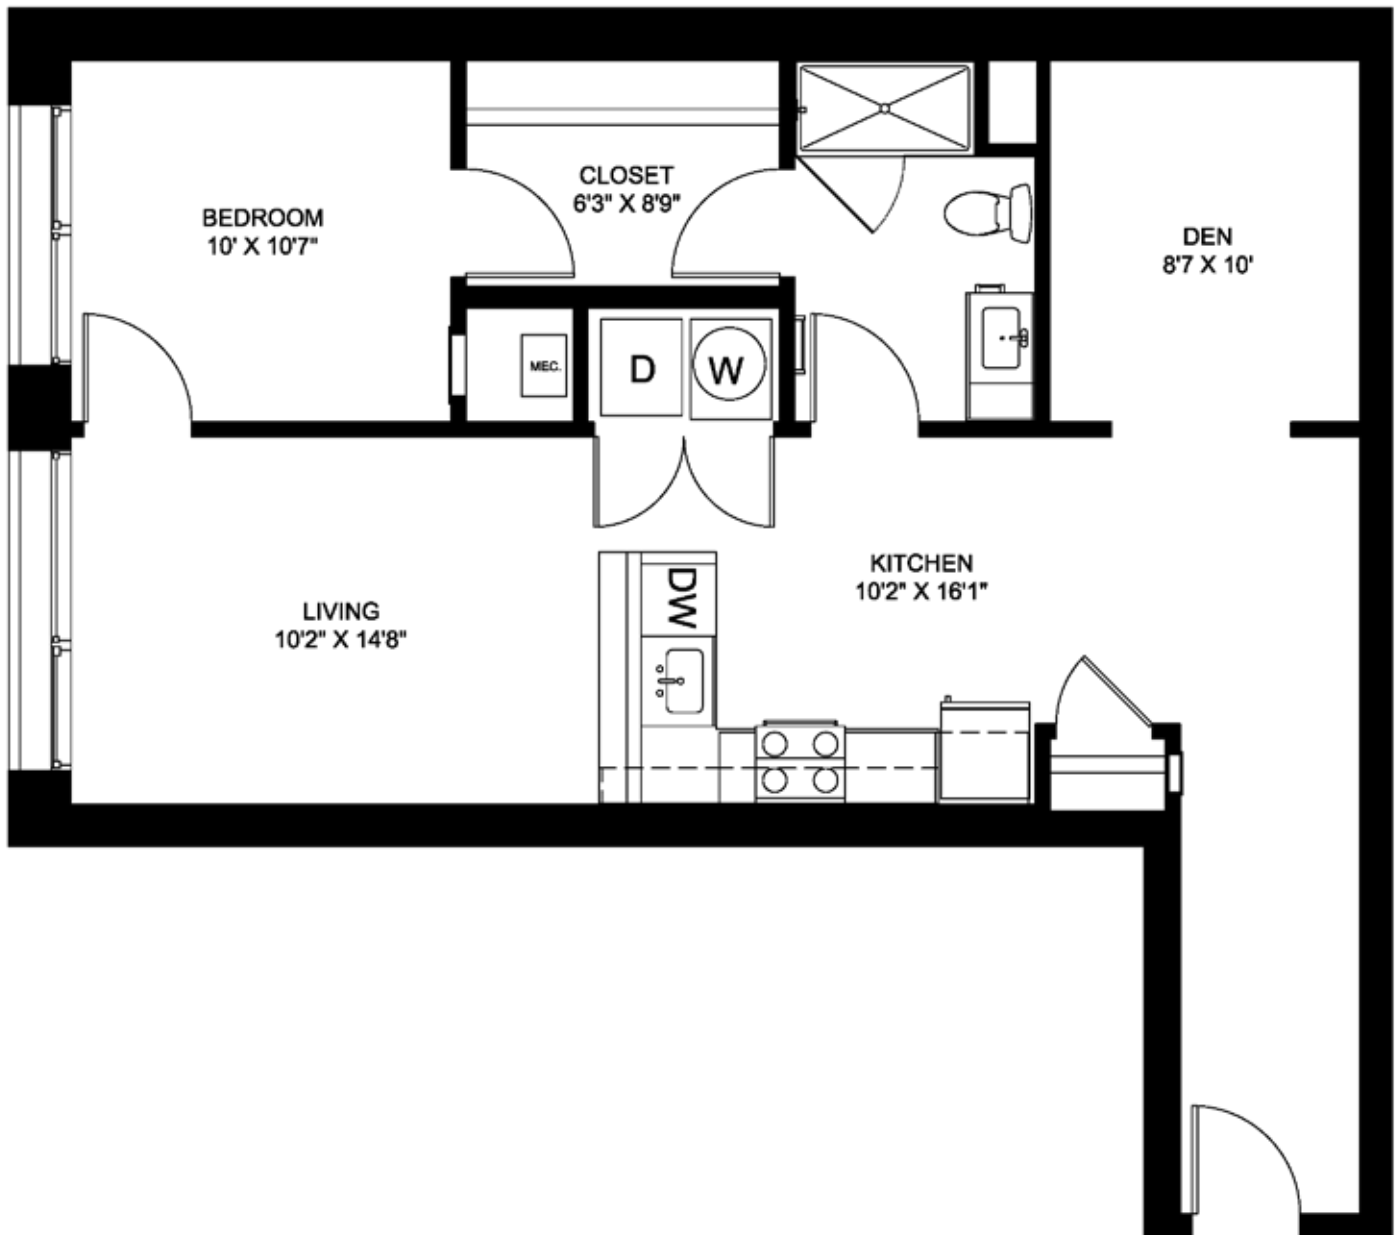

THE COOPER

1CPD-2

1 Bedroom Den 1 Bath
929 Square Feet

Floor plans are an artist's rendering. All dimensions are approximate. Actual product and specifications may vary in dimension or detail.

RESIDE // BPG