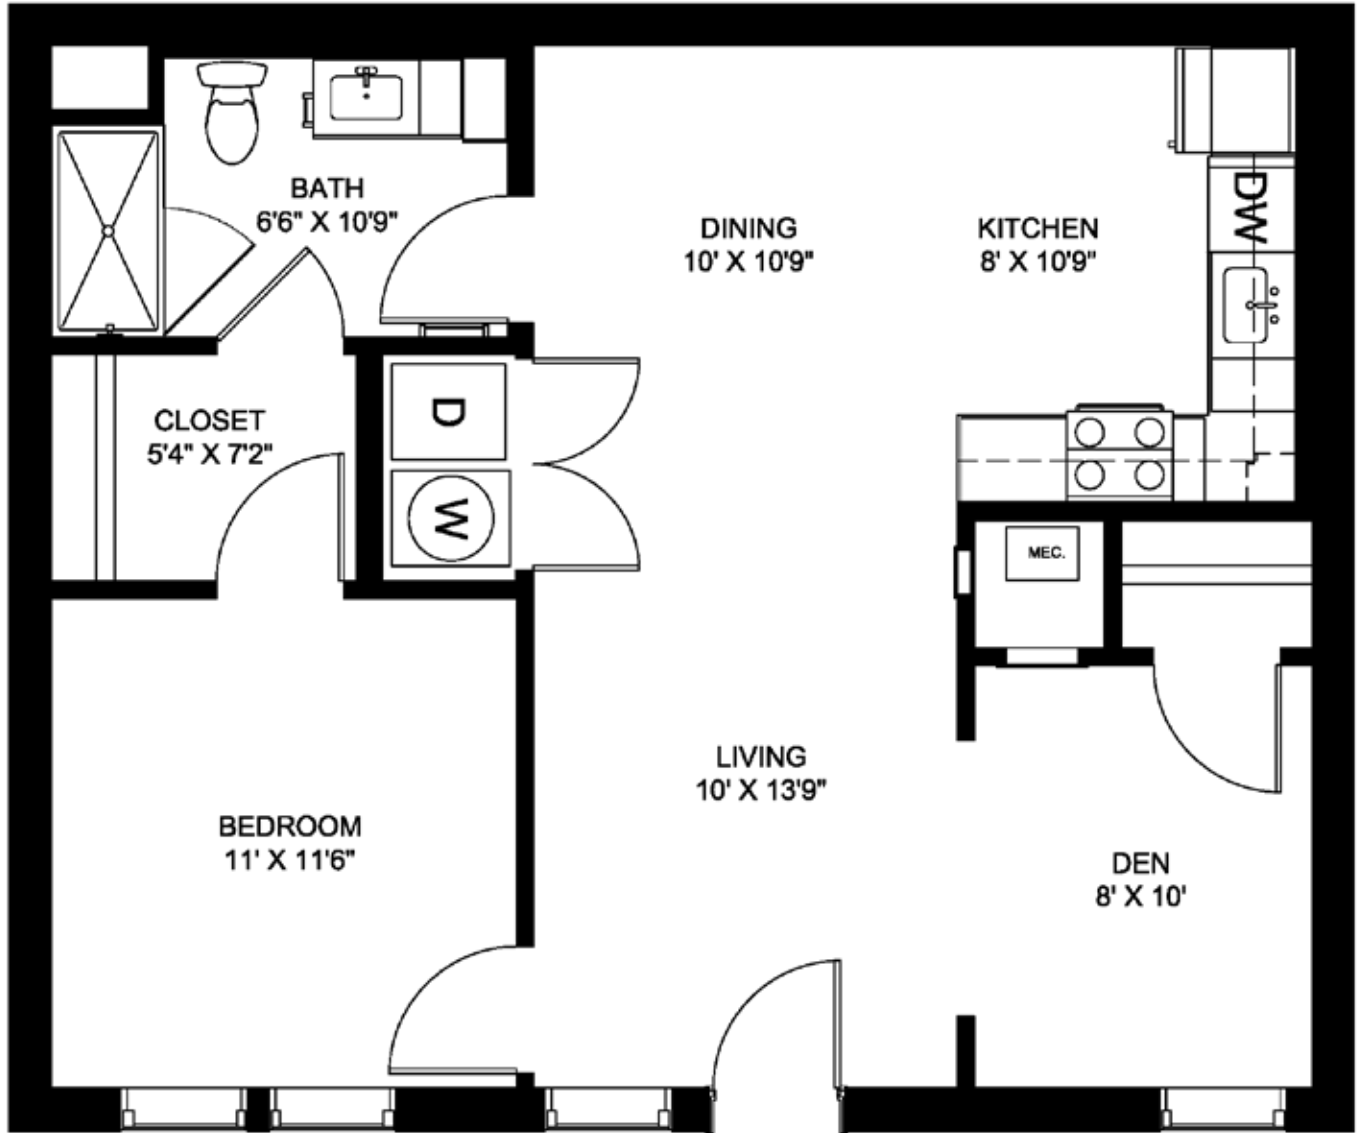

# THE COOPER

## 1CPD-3

1 Bedroom Den 1 Bath  
816 Square Feet

*Floor plans are an artist's rendering. All dimensions are approximate. Actual product and specifications may vary in dimension or detail.*

RESIDE // BPG