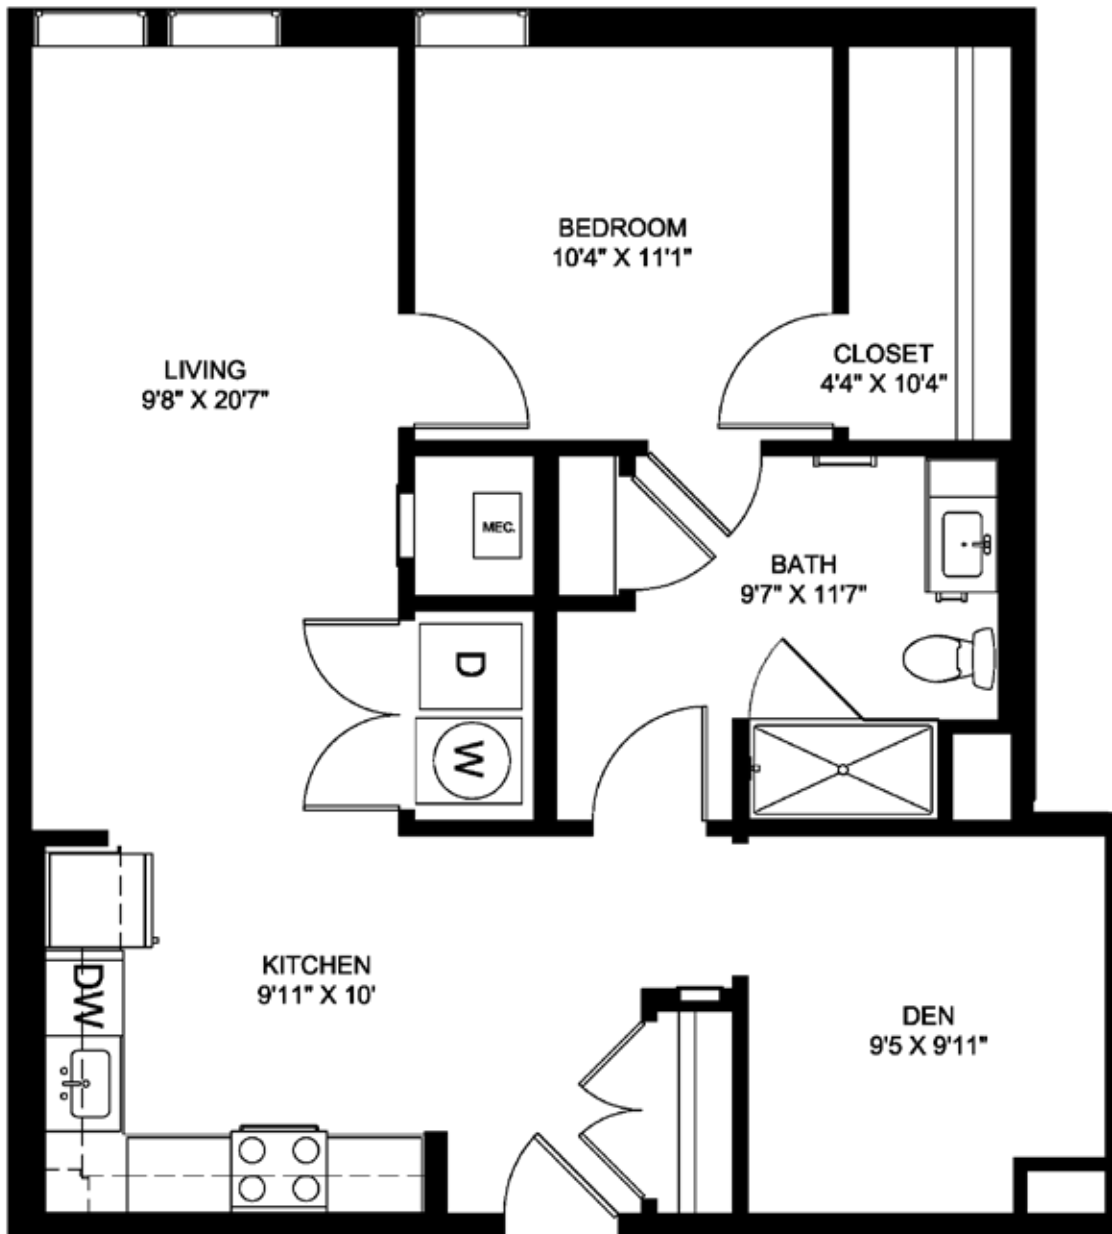

THE COOPER

1CPD-4

1 Bedroom Den 1 Bath
875 Square Feet

Floor plans are an artist's rendering. All dimensions are approximate. Actual product and specifications may vary in dimension or detail.

RESIDE // BPG