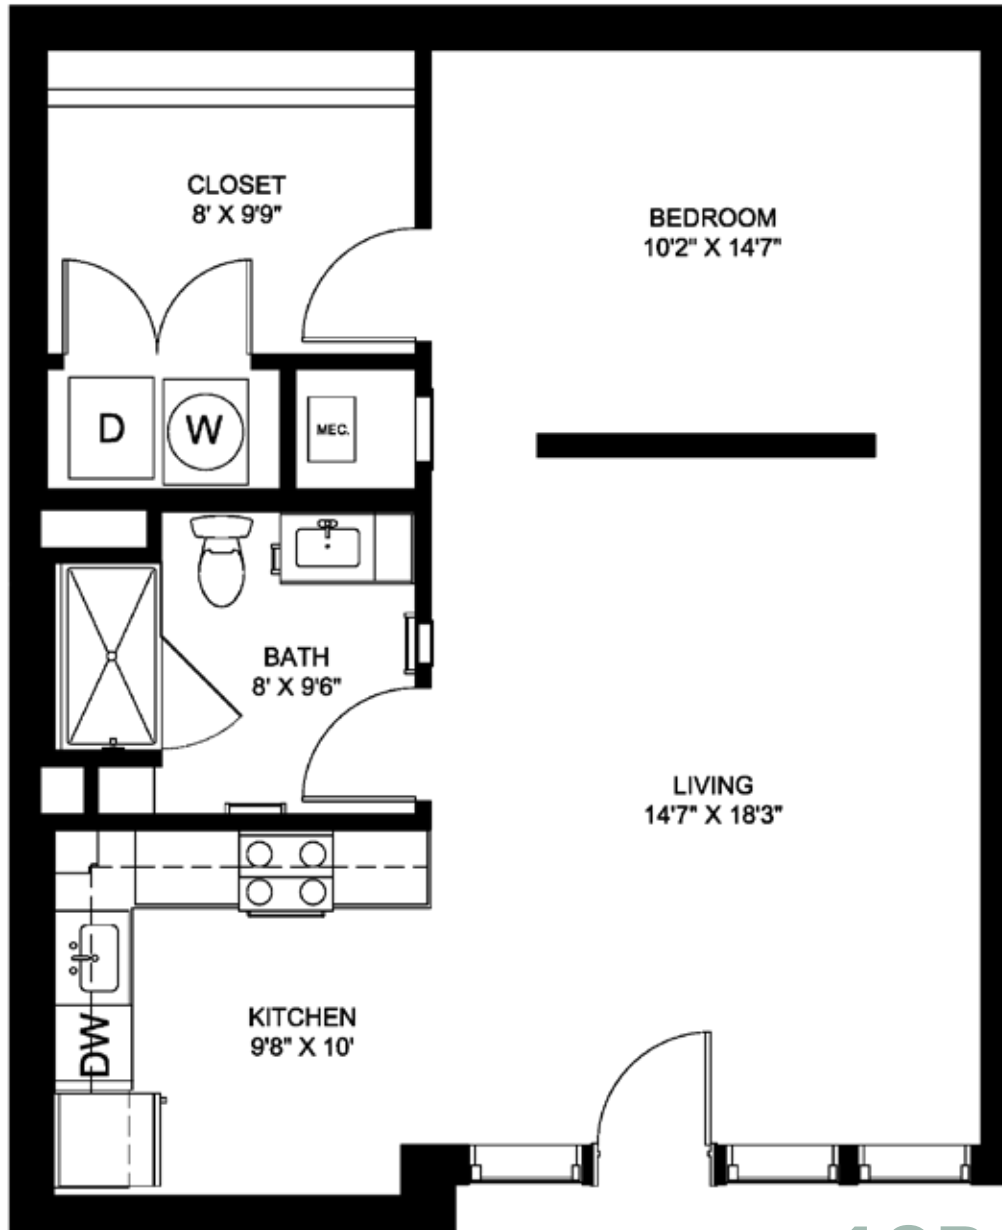

# THE COOPER

## 1CPJ-1

Jr. 1 Bedroom 1 Bath  
826 Square Feet

*Floor plans are an artist's rendering. All dimensions are approximate. Actual product and specifications may vary in dimension or detail.*

RESIDE // BPG