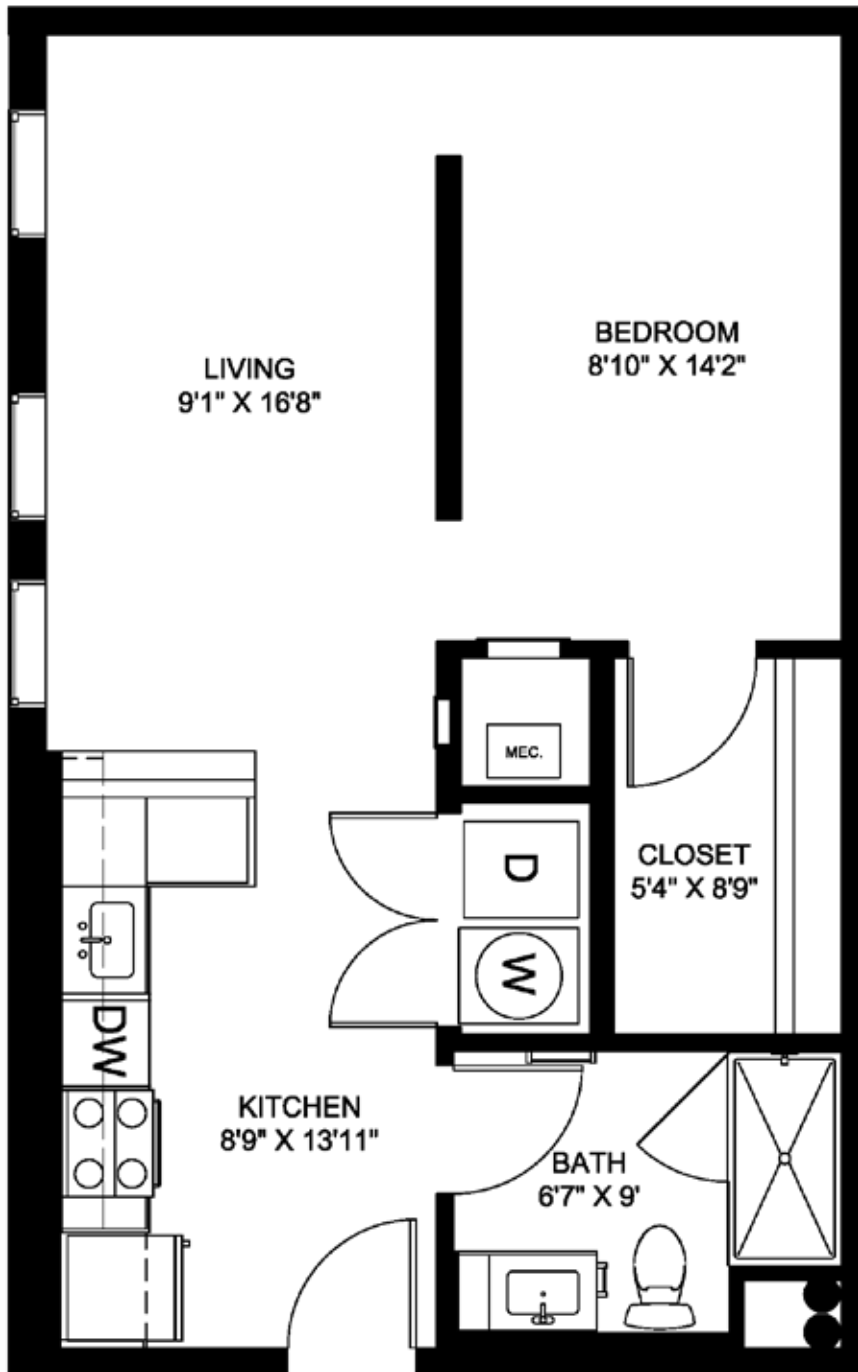

THE COOPER

1CPJ-2

Jr. 1 Bedroom 1 Bath
621 Square Feet

Floor plans are an artist's rendering. All dimensions are approximate. Actual product and specifications may vary in dimension or detail.

RESIDE // BPG