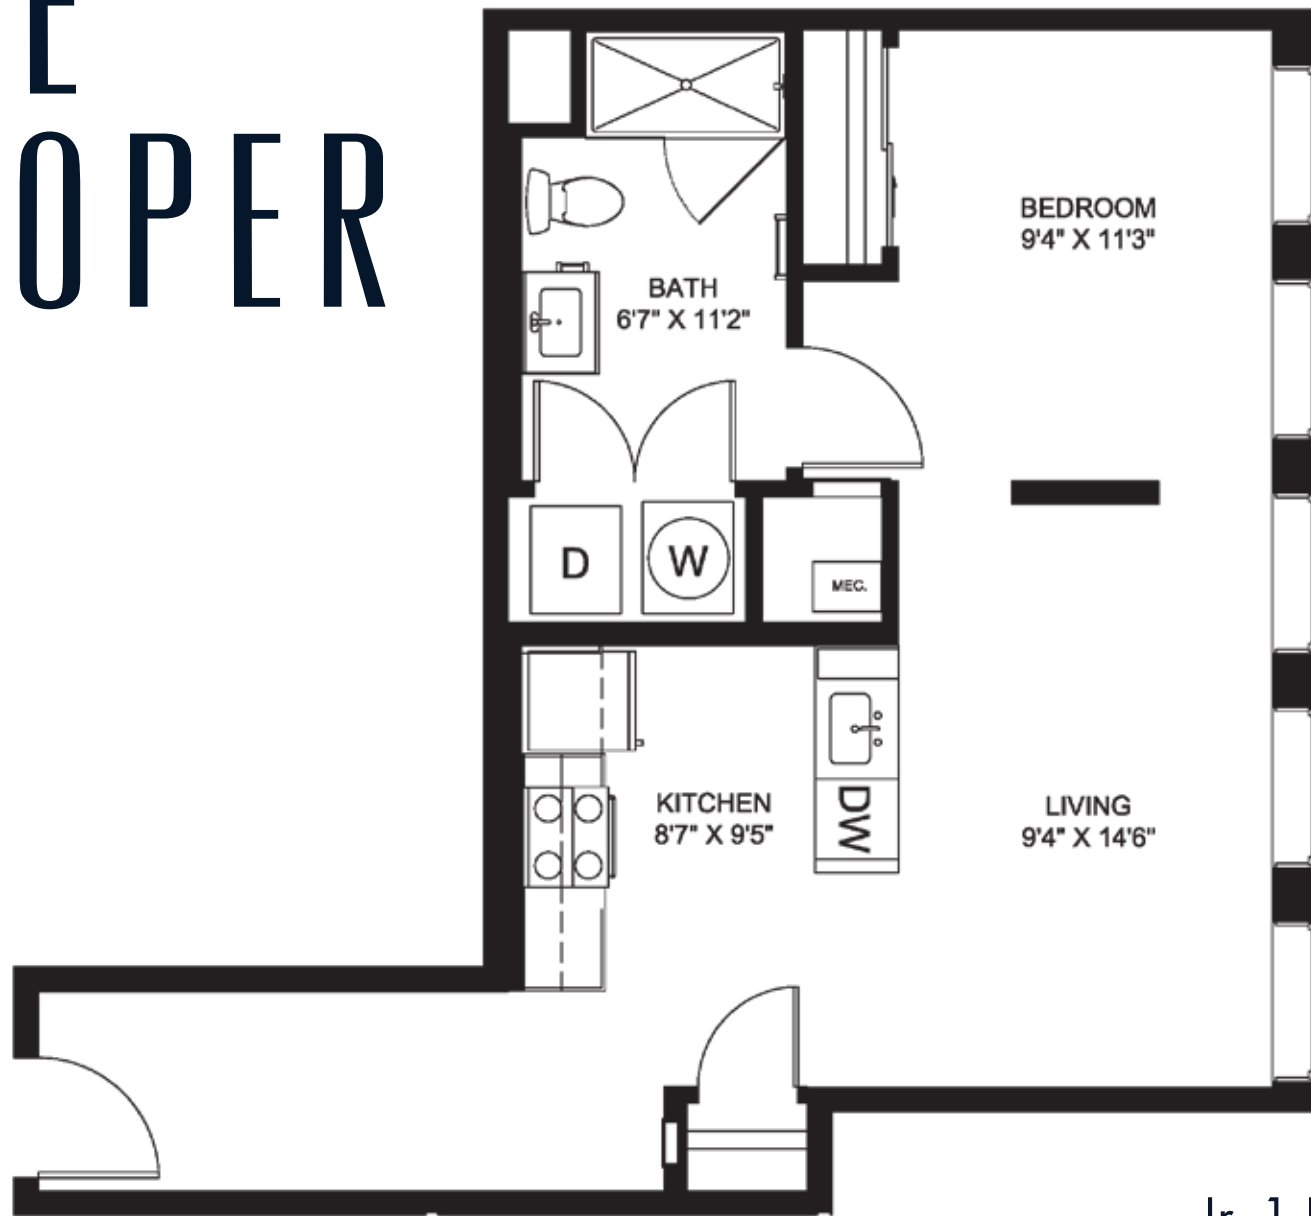

THE COOPER

1CPJ-3

Jr. 1 Bedroom 1 Bath
659 Square Feet

Floor plans are an artist's rendering. All dimensions are approximate. Actual product and specifications may vary in dimension or detail.

RESIDE // BPG