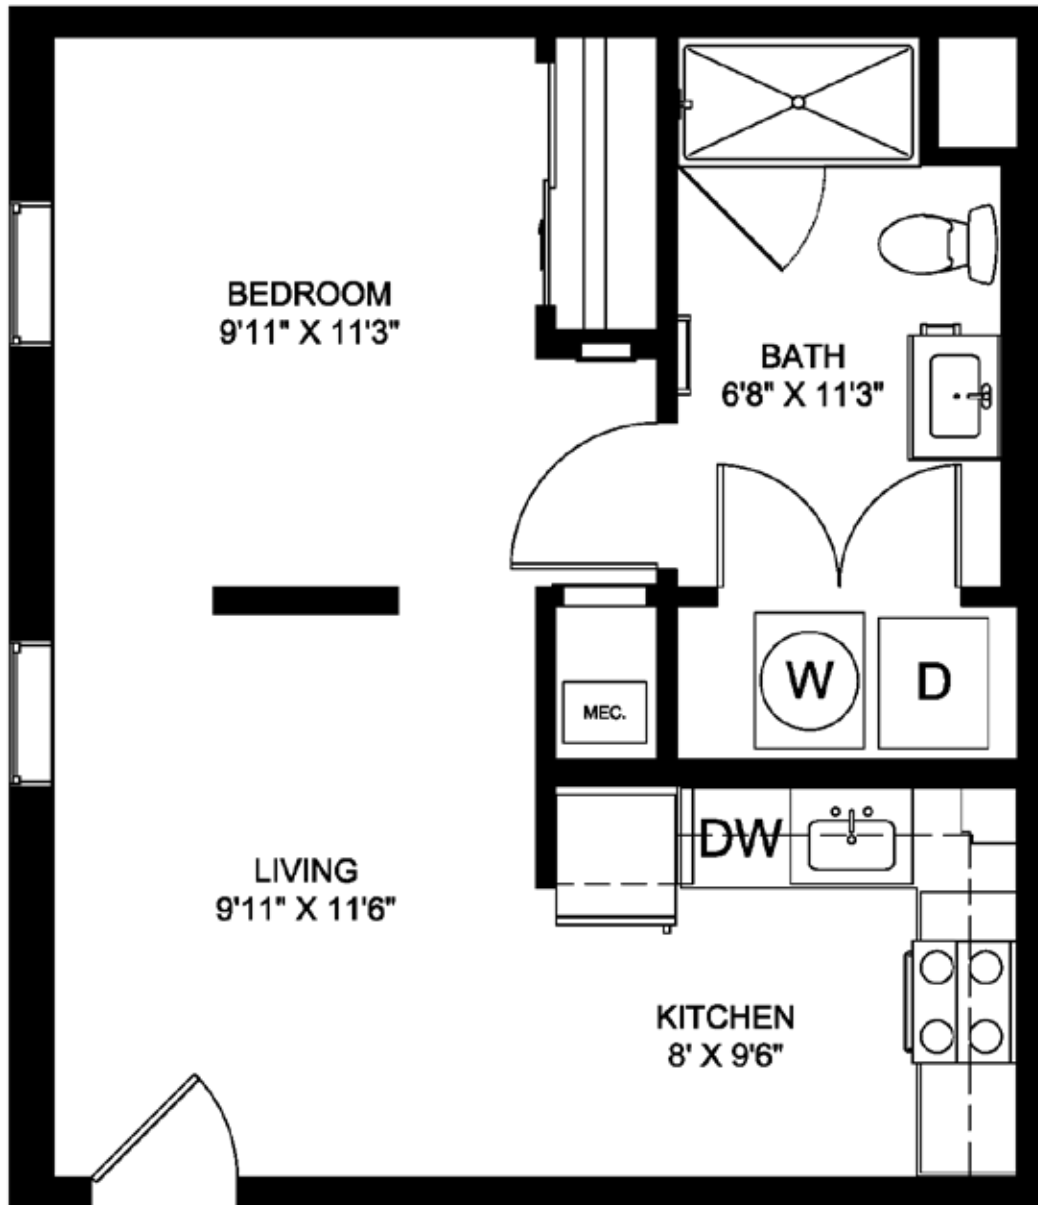

# THE COOPER

## 1CPJ-4

Jr. 1 Bedroom 1 Bath  
523 Square Feet

*Floor plans are an artist's rendering. All dimensions are approximate. Actual product and specifications may vary in dimension or detail.*

RESIDE // BPG