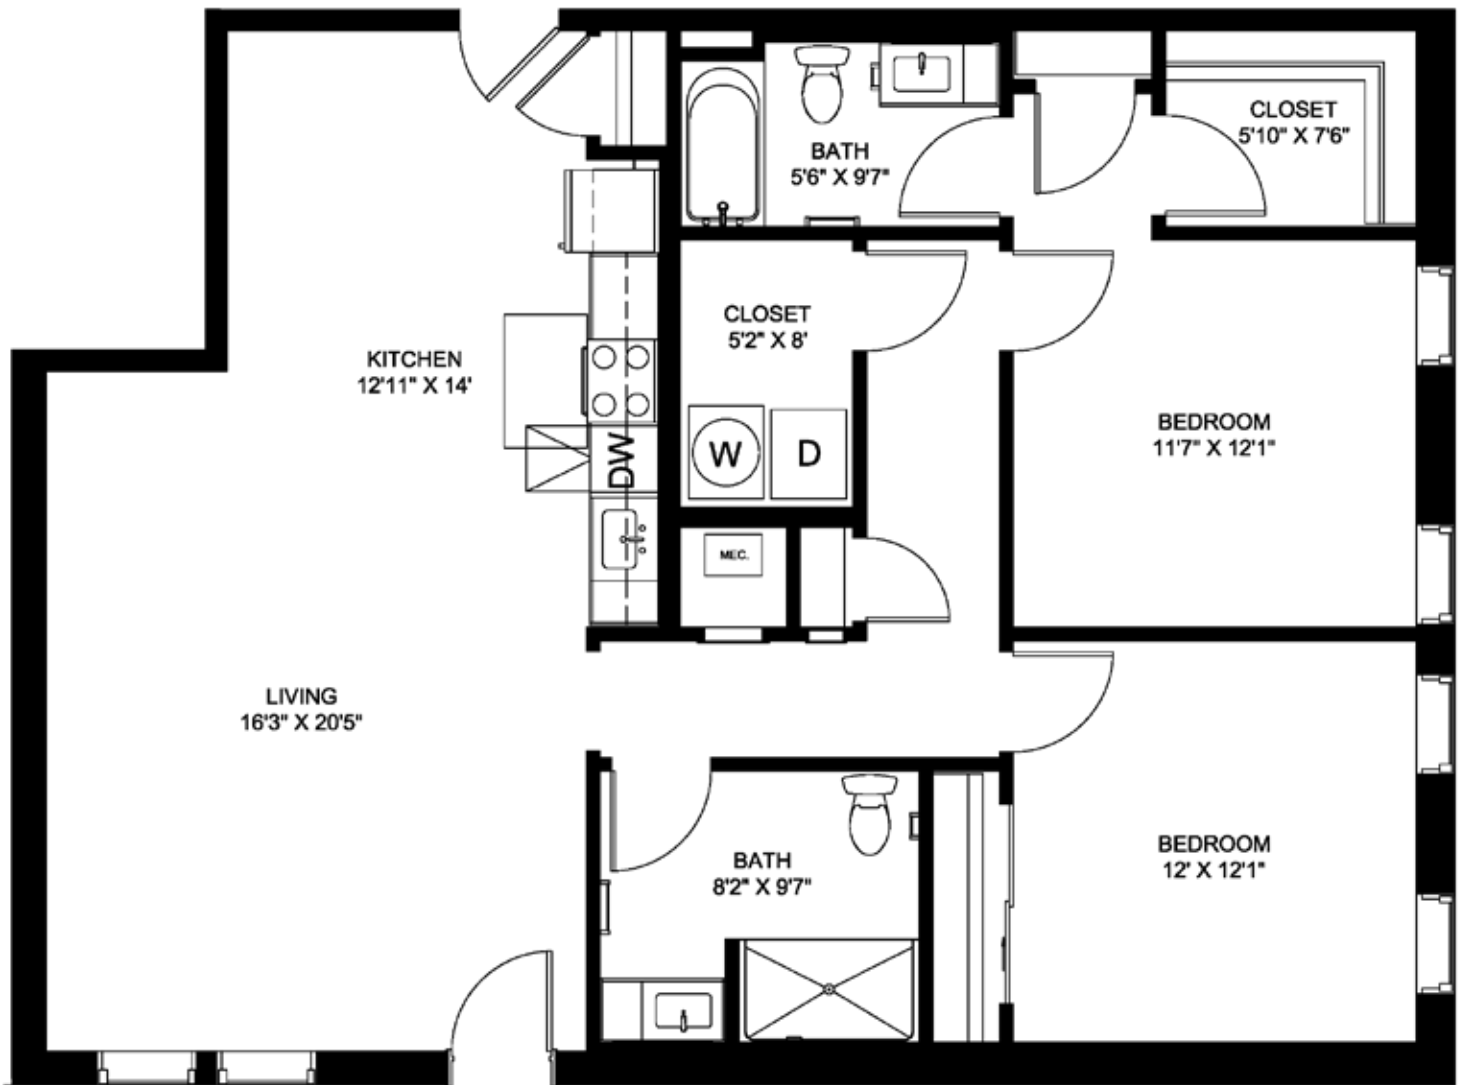

THE COOPER

2CP1

2 Bedroom 2 Bath
1,313 Square Feet

Floor plans are an artist's rendering. All dimensions are approximate. Actual product and specifications may vary in dimension or detail.

RESIDE // BPG