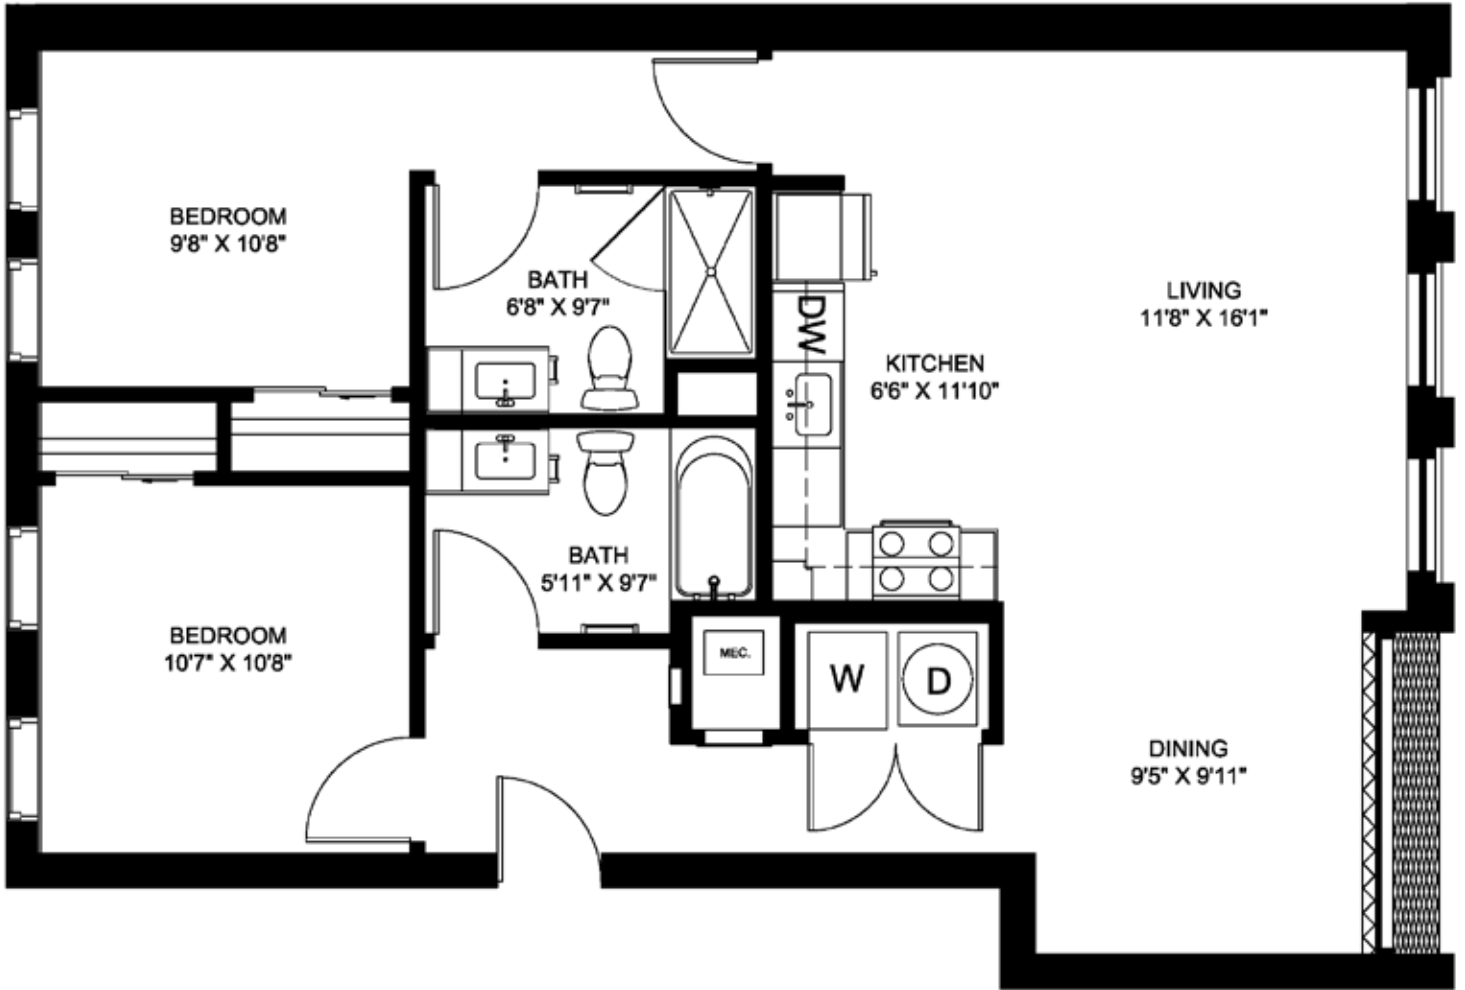

THE COOPER

2CP2

2 Bedroom 2 Bath
1,080 Square Feet

Floor plans are an artist's rendering. All dimensions are approximate. Actual product and specifications may vary in dimension or detail.

RESIDE // BPG