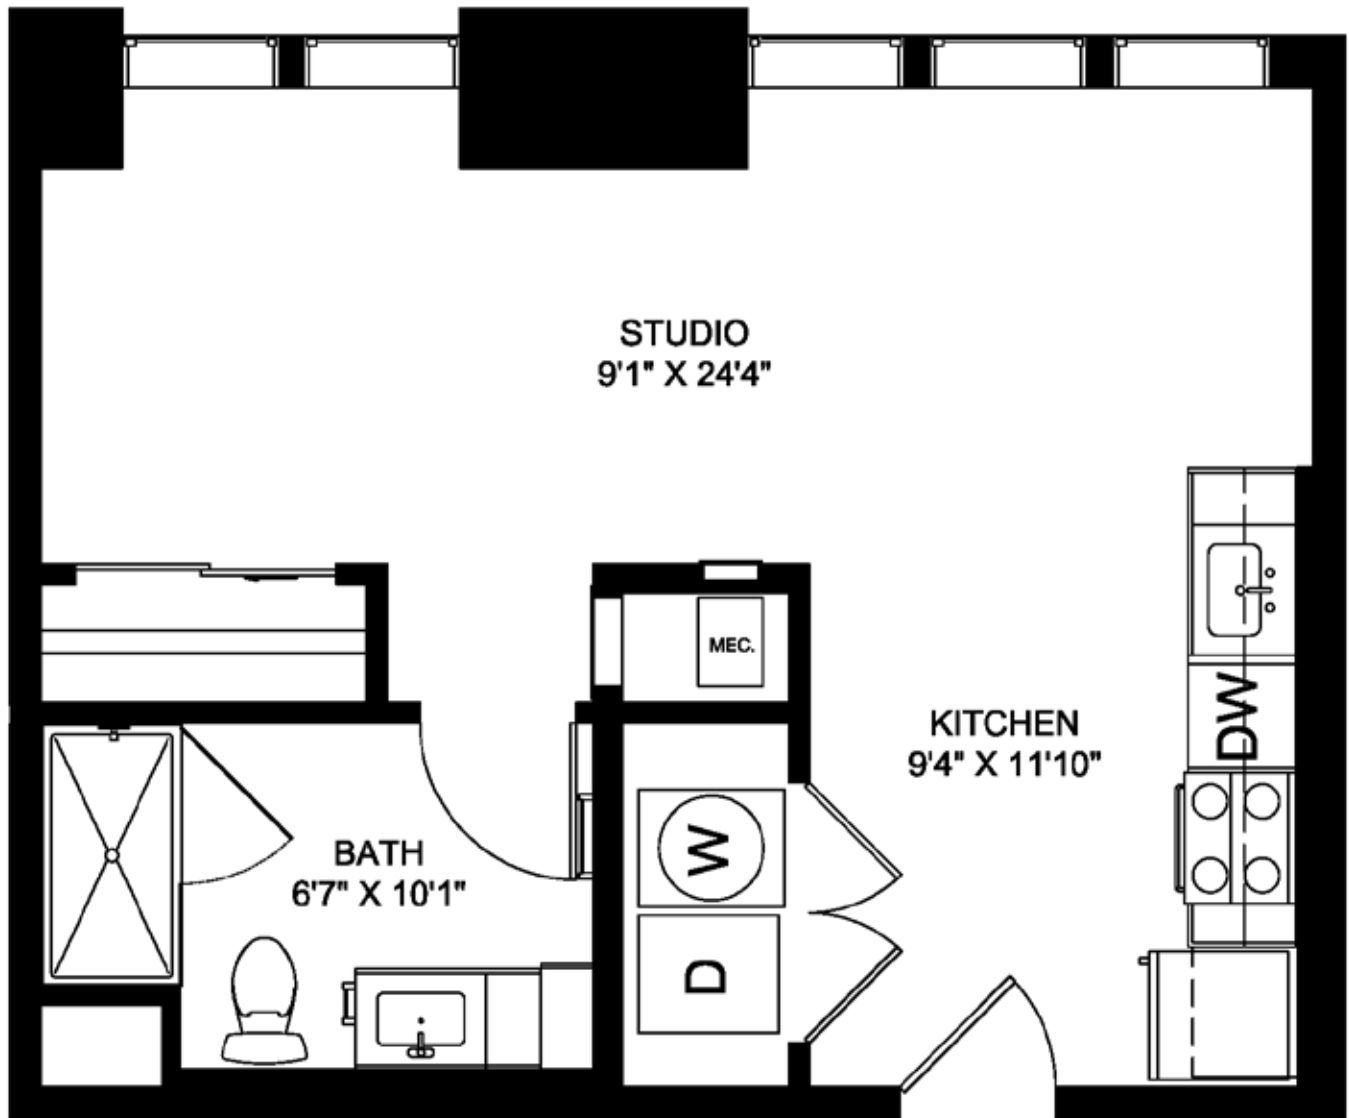

# THE COOPER

## SCP1

Studio 1 Bath  
529 Square Feet

*Floor plans are an artist's rendering. All dimensions are approximate. Actual product and specifications may vary in dimension or detail.*

RESIDE // BPG